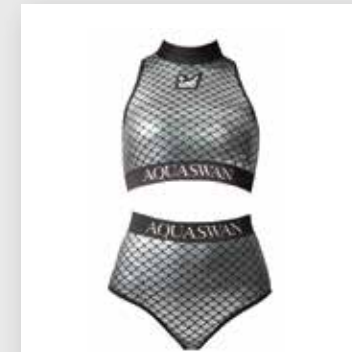

TWO PIECE

COLOR
FUCHSIA (PURPLE)

COLOR
EMERALD (GREY)

COLOR
ONYX BLACK (BLACK)

COLOR
PEARL (SILVER)

COLOR
GOLDY (GOLD)

BUTTER

ONE PIECE

COLOR
FUCHSIA (PURPLE)

COLOR
EMERALD (GREY)

COLOR
ONYX BLACK (BLACK)

COLOR
PEARL (SILVER)

COLOR
GOLDY (GOLD)

IRIS
SPORT BRA

COLOR
FUCHSIA (PURPLE)

COLOR
EMERALD (GREY)

COLOR
ONYX BLACK (BLACK)

COLOR
PEARL (SILVER)

COLOR
GOLDY (GOLD)

INDIGO

LONG LEGGINGS

COLOR
FUCHSIA (PURPLE)

COLOR
EMMERALD (GREY)

COLOR
ONYX BLACK (BLACK)