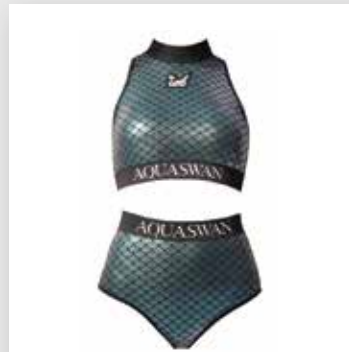

AQUASWAN

E-catalog

THE GLAMOROUS COLOR

AQUARIUS

ONE PIECE

NEREDIA

ONE PIECE

LAGUNA

TWO PIECE

COLOR
FUCHSIA (PURPLE)

COLOR
EMERALD (GREY)

COLOR
ONYX BLACK (BLACK)

COLOR
PEARL (SILVER)

COLOR
GOLDY (GOLD)

BUTTER

ONE PIECE

COLOR
FUCHSIA (PURPLE)

COLOR
EMERALD (GREY)

COLOR
ONYX BLACK (BLACK)

COLOR
PEARL (SILVER)

COLOR
GOLDY (GOLD)

IRIS
SPORT BRA

COLOR
FUCHSIA (PURPLE)

COLOR
EMERALD (GREY)

COLOR
ONYX BLACK (BLACK)

COLOR
PEARL (SILVER)

COLOR
GOLDY (GOLD)

INDIGO

LONG LEGGINGS

COLOR
FUCHSIA (PURPLE)

COLOR
EMMERALD (GREY)

COLOR
ONYX BLACK (BLACK)