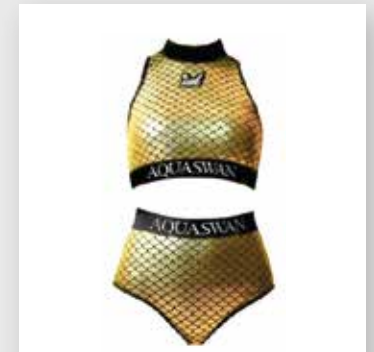

TWO PIECE

COLOR
FUCHSIA (PURPLE)

COLOR
EMERALD (GREY)

COLOR
ONYX BLACK (BLACK)

COLOR
PEARL (SILVER)

COLOR
GOLDY (GOLD)

BUTTER

ONE PIECE

COLOR
FUCHSIA (PURPLE)

COLOR
EMERALD (GREY)

COLOR
ONYX BLACK (BLACK)

COLOR
PEARL (SILVER)

COLOR
GOLDY (GOLD)

IRIS
SPORT BRA

COLOR
FUCHSIA (PURPLE)

COLOR
EMERALD (GREY)

COLOR
ONYX BLACK (BLACK)

COLOR
PEARL (SILVER)

COLOR
GOLDY (GOLD)

INDIGO

LONG LEGGINGS

COLOR
FUCHSIA (PURPLE)

COLOR
EMMERALD (GREY)

COLOR
ONYX BLACK (BLACK)